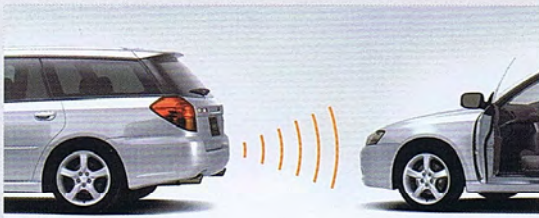

**Child seat adaptation chart**

	SUBARU Baby safe plus	SUBARU Duo plus	SUBARU KID plus
<b>Weight</b>	0 – 13 kg	9 – 18 kg	15 – 36 kg
<b>( Age )</b>	( 0 – 15 M )	( 8 M – 4 Y )	( 3 Y – 12 Y )

58. Acoustic parking aid