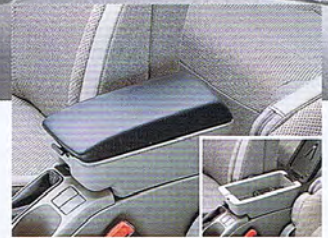

60. Armrest extension
Extra storage within existing centre armrest console.